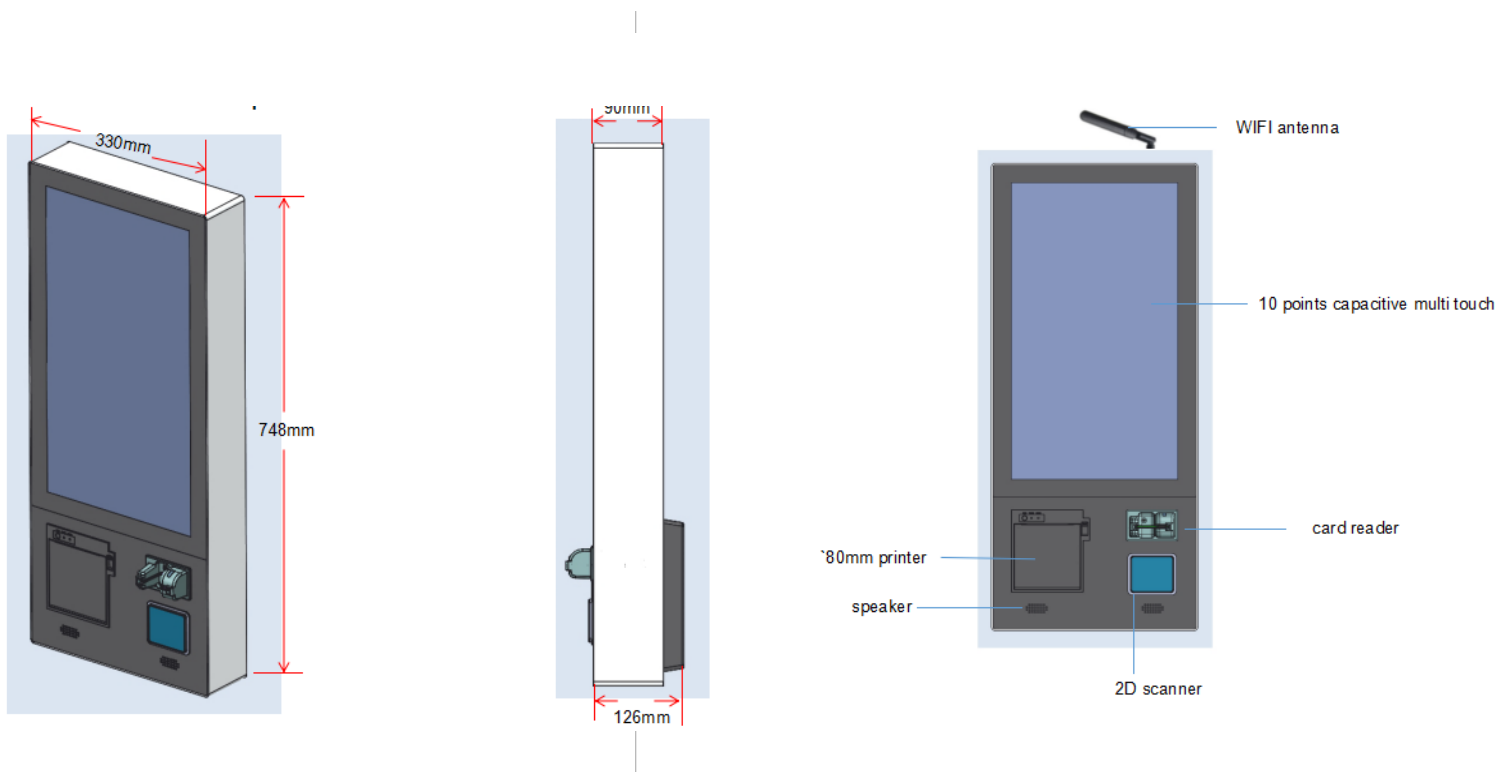

SPECIFICATIONS

SSBT WBT	WALL- MOUNTED SPORTS BETTING KIOSK
CPU	Intel Celeron J1900 2.4G Dual-core
Memory	8G DDR3
Chipset	
Disks	N/A
Storage	128G SSD
LAN	Ethernet 1 x 10/ 100M/1000M
I/O	4x USB
Optional I/O	Printer embedded 80mm, 2D scanner embedded, NFC reader USB connectivity
Display	21.5" LCD 1920*1080
Audio	Speaker 2X5W
Operating System	Windows 10 IoT
PSU	IEC C3, 100-240V AC
Touchscreen type	Touch panel: 10 points capacitive multi touch
Input Voltage	N/A
Width/Mounting	331mm (wall-mounted)

SSBT WBT	WALL- MOUNTED SPORTS BETTING KIOSK
Height	749mm
Depth	90mm
Dimensions	331mm W x 749mm H x 90mm D
Weight	12kg
Operating temperature	0 - 35oC
Storage temperature	-10 - 60oC
Certification	FFC
Ordering information	Acoustic noise $\leq$ 40dBA. humidity 40 ~ 60% (non-condensing). Printer embedded 80mm, 2D scanner embedded, NFC reader USB connectivity (customer-defined)

TECHNICAL DETAILS

E&OE. Captec reserves the right to change specifications without notice.

CAPTEC

www.captec-group.com

EMEA Office
7 Whittle Avenue, Fareham
Hants, PO15 5SH, UK

T: +44 (0)1489 866 066
F: +44 (0)1489 866 088
E: sales@uk.captec-group.com

[in /company/captec](https://www.linkedin.com/company/captec)

North America Office
15 Saltzman Dr. Cambridge, ON.
N3H 4R7, Canada

T: +1 (519)650-4000
F: +1 (519)650-2000
E: sales@ca.captec-group.com

[@Captegroup](https://twitter.com/Captegroup)

190916-1 © Captec Ltd. 2019 All rights reserved - All products and company names listed are trademarks or trade names of their respective companies