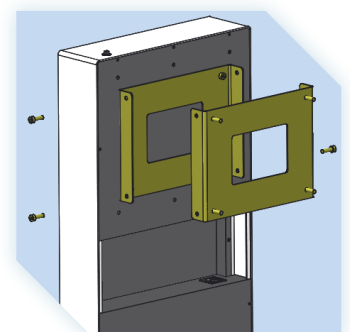

SSBT WBT

WALL-MOUNTED SPORTS BETTING KIOSK

KEY BENEFITS

- ▶ Enhanced durability and security in a reduced footprint
- ▶ Large 22-inch touch screen
- ▶ Rapid ticket printing
- ▶ Integrated contactless payment capability
- ▶ Aesthetic design

Ideal for casual stadium betting, this wall-mounted kiosk delivers an eye-catching betting platform within busy environments. In addition, the large 22-inch screen enables the SSBT WBT to perform multiple applications including digital signage and live odds display at racetracks.

SPECIFICATIONS

SSBT WBT	WALL- MOUNTED SPORTS BETTING KIOSK
CPU	Intel Celeron J1900 2.4G Dual-core
Memory	8G DDR3
Chipset	
Disks	N/A
Storage	128G SSD
LAN	Ethernet 1 x 10/ 100M/1000M
I/O	4x USB
Optional I/O	Printer embedded 80mm, 2D scanner embedded, NFC reader USB connectivity
Display	21.5" LCD 1920*1080
Audio	Speaker 2X5W
Operating System	Windows 10 IoT
PSU	IEC C3, 100-240V AC
Touchscreen type	Touch panel: 10 points capacitive multi touch
Input Voltage	N/A
Width/Mounting	331mm (wall-mounted)

SSBT WBT	WALL- MOUNTED SPORTS BETTING KIOSK
Height	749mm
Depth	90mm
Dimensions	331mm W x 749mm H x 90mm D
Weight	12kg
Operating temperature	0 - 35oC
Storage temperature	-10 - 60oC
Certification	FFC
Ordering information	Acoustic noise \leq 40dBA. humidity 40 ~ 60% (non-condensing). Printer embedded 80mm, 2D scanner embedded, NFC reader USB connectivity (customer-defined)