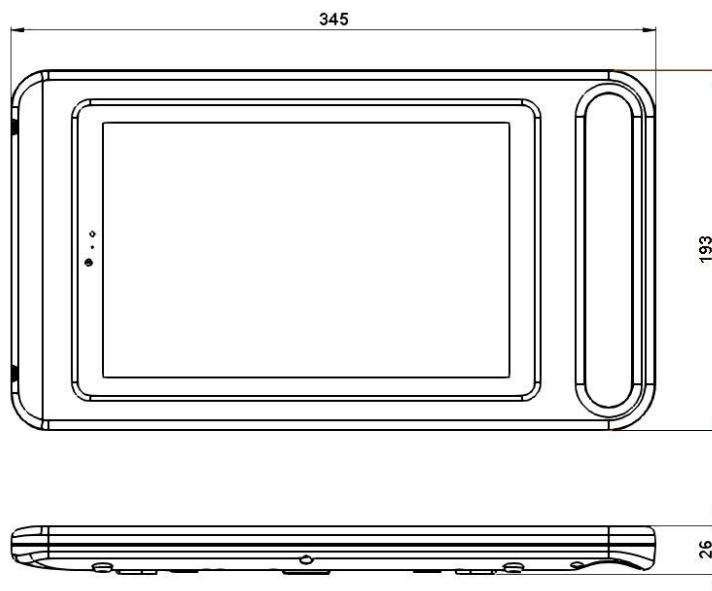

Specifications

X240	10 Inch Tablet
CPU	Quad-Core 2.4 GHz Intel Gemini Lake Processor
Chipset	Gemini Lake N4100
Memory	4GB DDR4
Storage	64GB eMMC
Graphics	Intel® UHD Graphics 600
I/O	Micro-USB
Camera	2.0MP Front Camera
Audio	Integrated Audio
Operating System	Windows 10 Home
Battery	11,000mAh Lithium-ion Polymer (LIP) rechargeable battery
Charging	12V, Cable-less charging connector

X240	10 Inch Tablet
Connectivity	Wi-Fi 802.11 ac b/g/n, Bluetooth v4.0
Dimensions	340mm W x 190mm H x 26mm D
Weight	1.4kg
Operating Temperature	10°C - 40°C
Storage Temperature	-10°C - +50°C
Ordering Information	X240 – 10" Gaming Tablet, with integrated stand and handle.
Options	CE, FCC, UL (TBC)

Technical Details

captec-group.com

[/company/captec](https://www.linkedin.com/company/captec)

[@captecgroupp](https://twitter.com/captecgroupp)

EMEA Office

7 Whittle Avenue, Fareham,
Hants, PO15 5SH, UK

✦ +44 (0)1489 866 066

✦ sales@uk.captec-group.com

North America Office

15 Saltsman Dr. Cambridge, ON.
N3H 4R7, Canada

✦ +1 (519) 650 4000

✦ sales@ca.captec-group.com