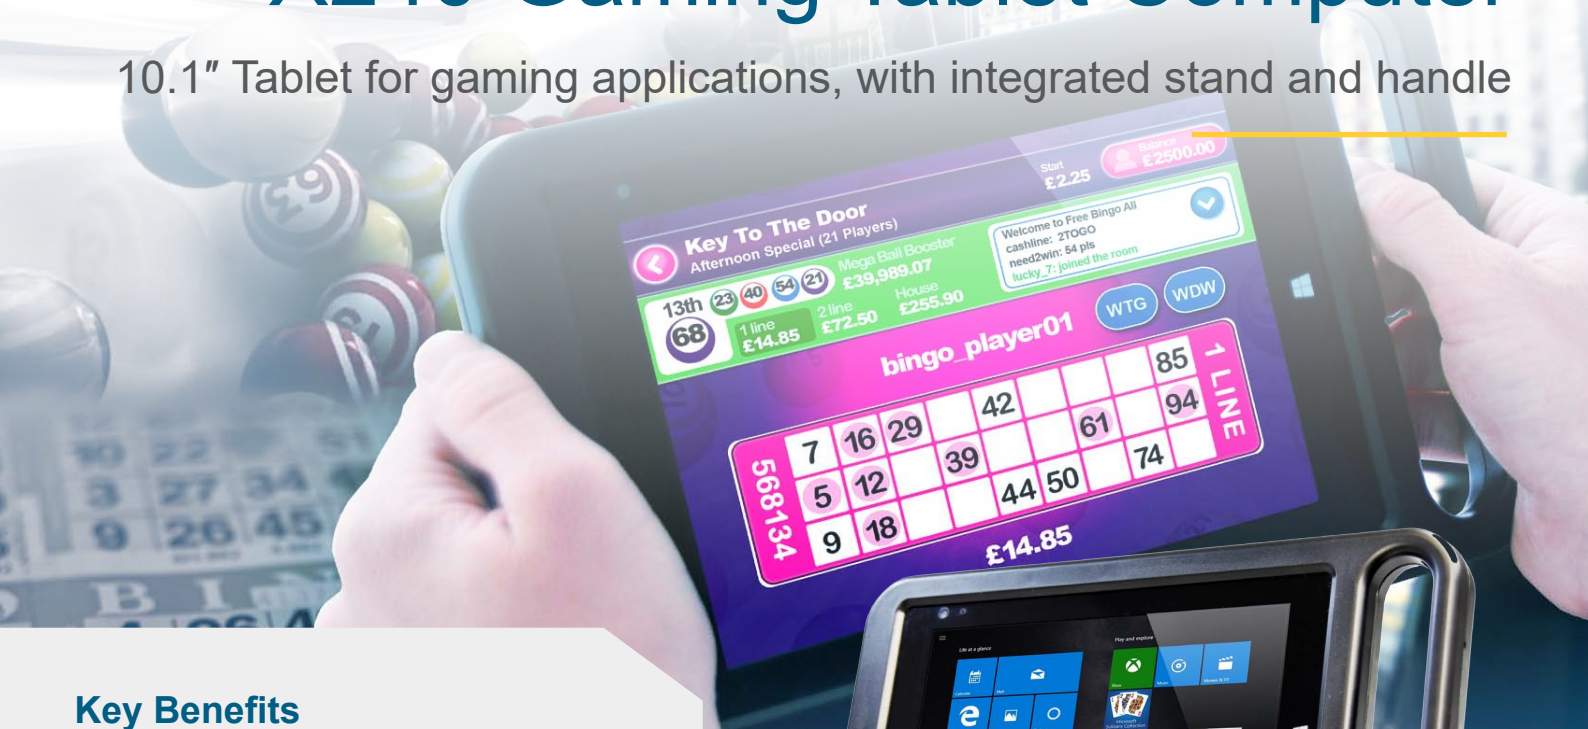

X240 Gaming Tablet Computer

10.1" Tablet for gaming applications, with integrated stand and handle

Key Benefits

- ▶ Easy to keep all tablets inside a venue continuously charged with increased battery capacity
- ▶ More powerful, next generation tablet for an enhanced gaming experience
- ▶ Ergonomic integrated handle and stand for ease of use
- ▶ Specialised for gaming and effortless to carry, position and use
- ▶ Through-life managed service

The X240 improves the graphics and runtime performance of our series of gaming tablets, to be better than ever to run the latest land-based electronic gaming applications, such as eBingo.

Integrated handles and stands make them effortless to carry and use in a variety of positions, while long battery life and easy charging provide uninterrupted gameplay.